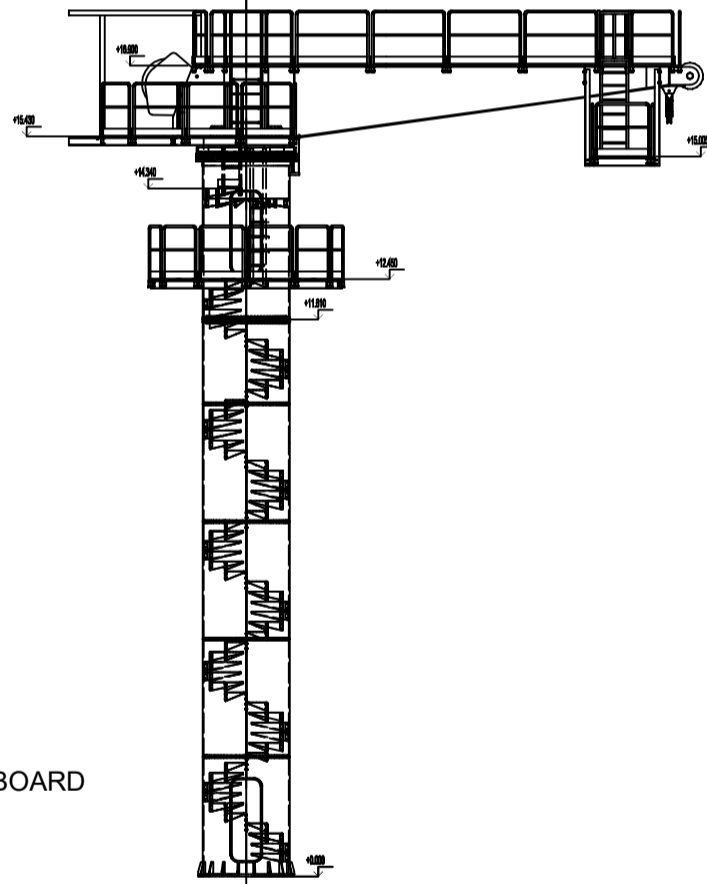

Electrical slip ring

SHIPYARD ← | → ON-BOARD

POWER LINE
480V-60Hz-125kW

Headlight

Socket-box