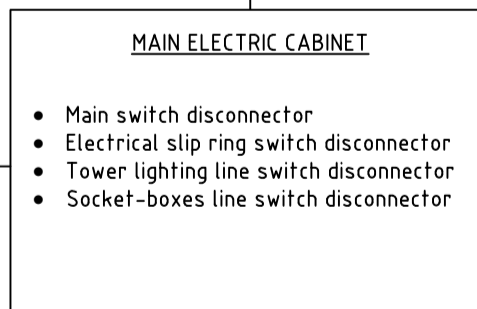

Electrical slip ring

SHIPYARD ← | → ON-BOARD

POWER LINE
480V-60Hz-125kW

Headlight

Socket-box